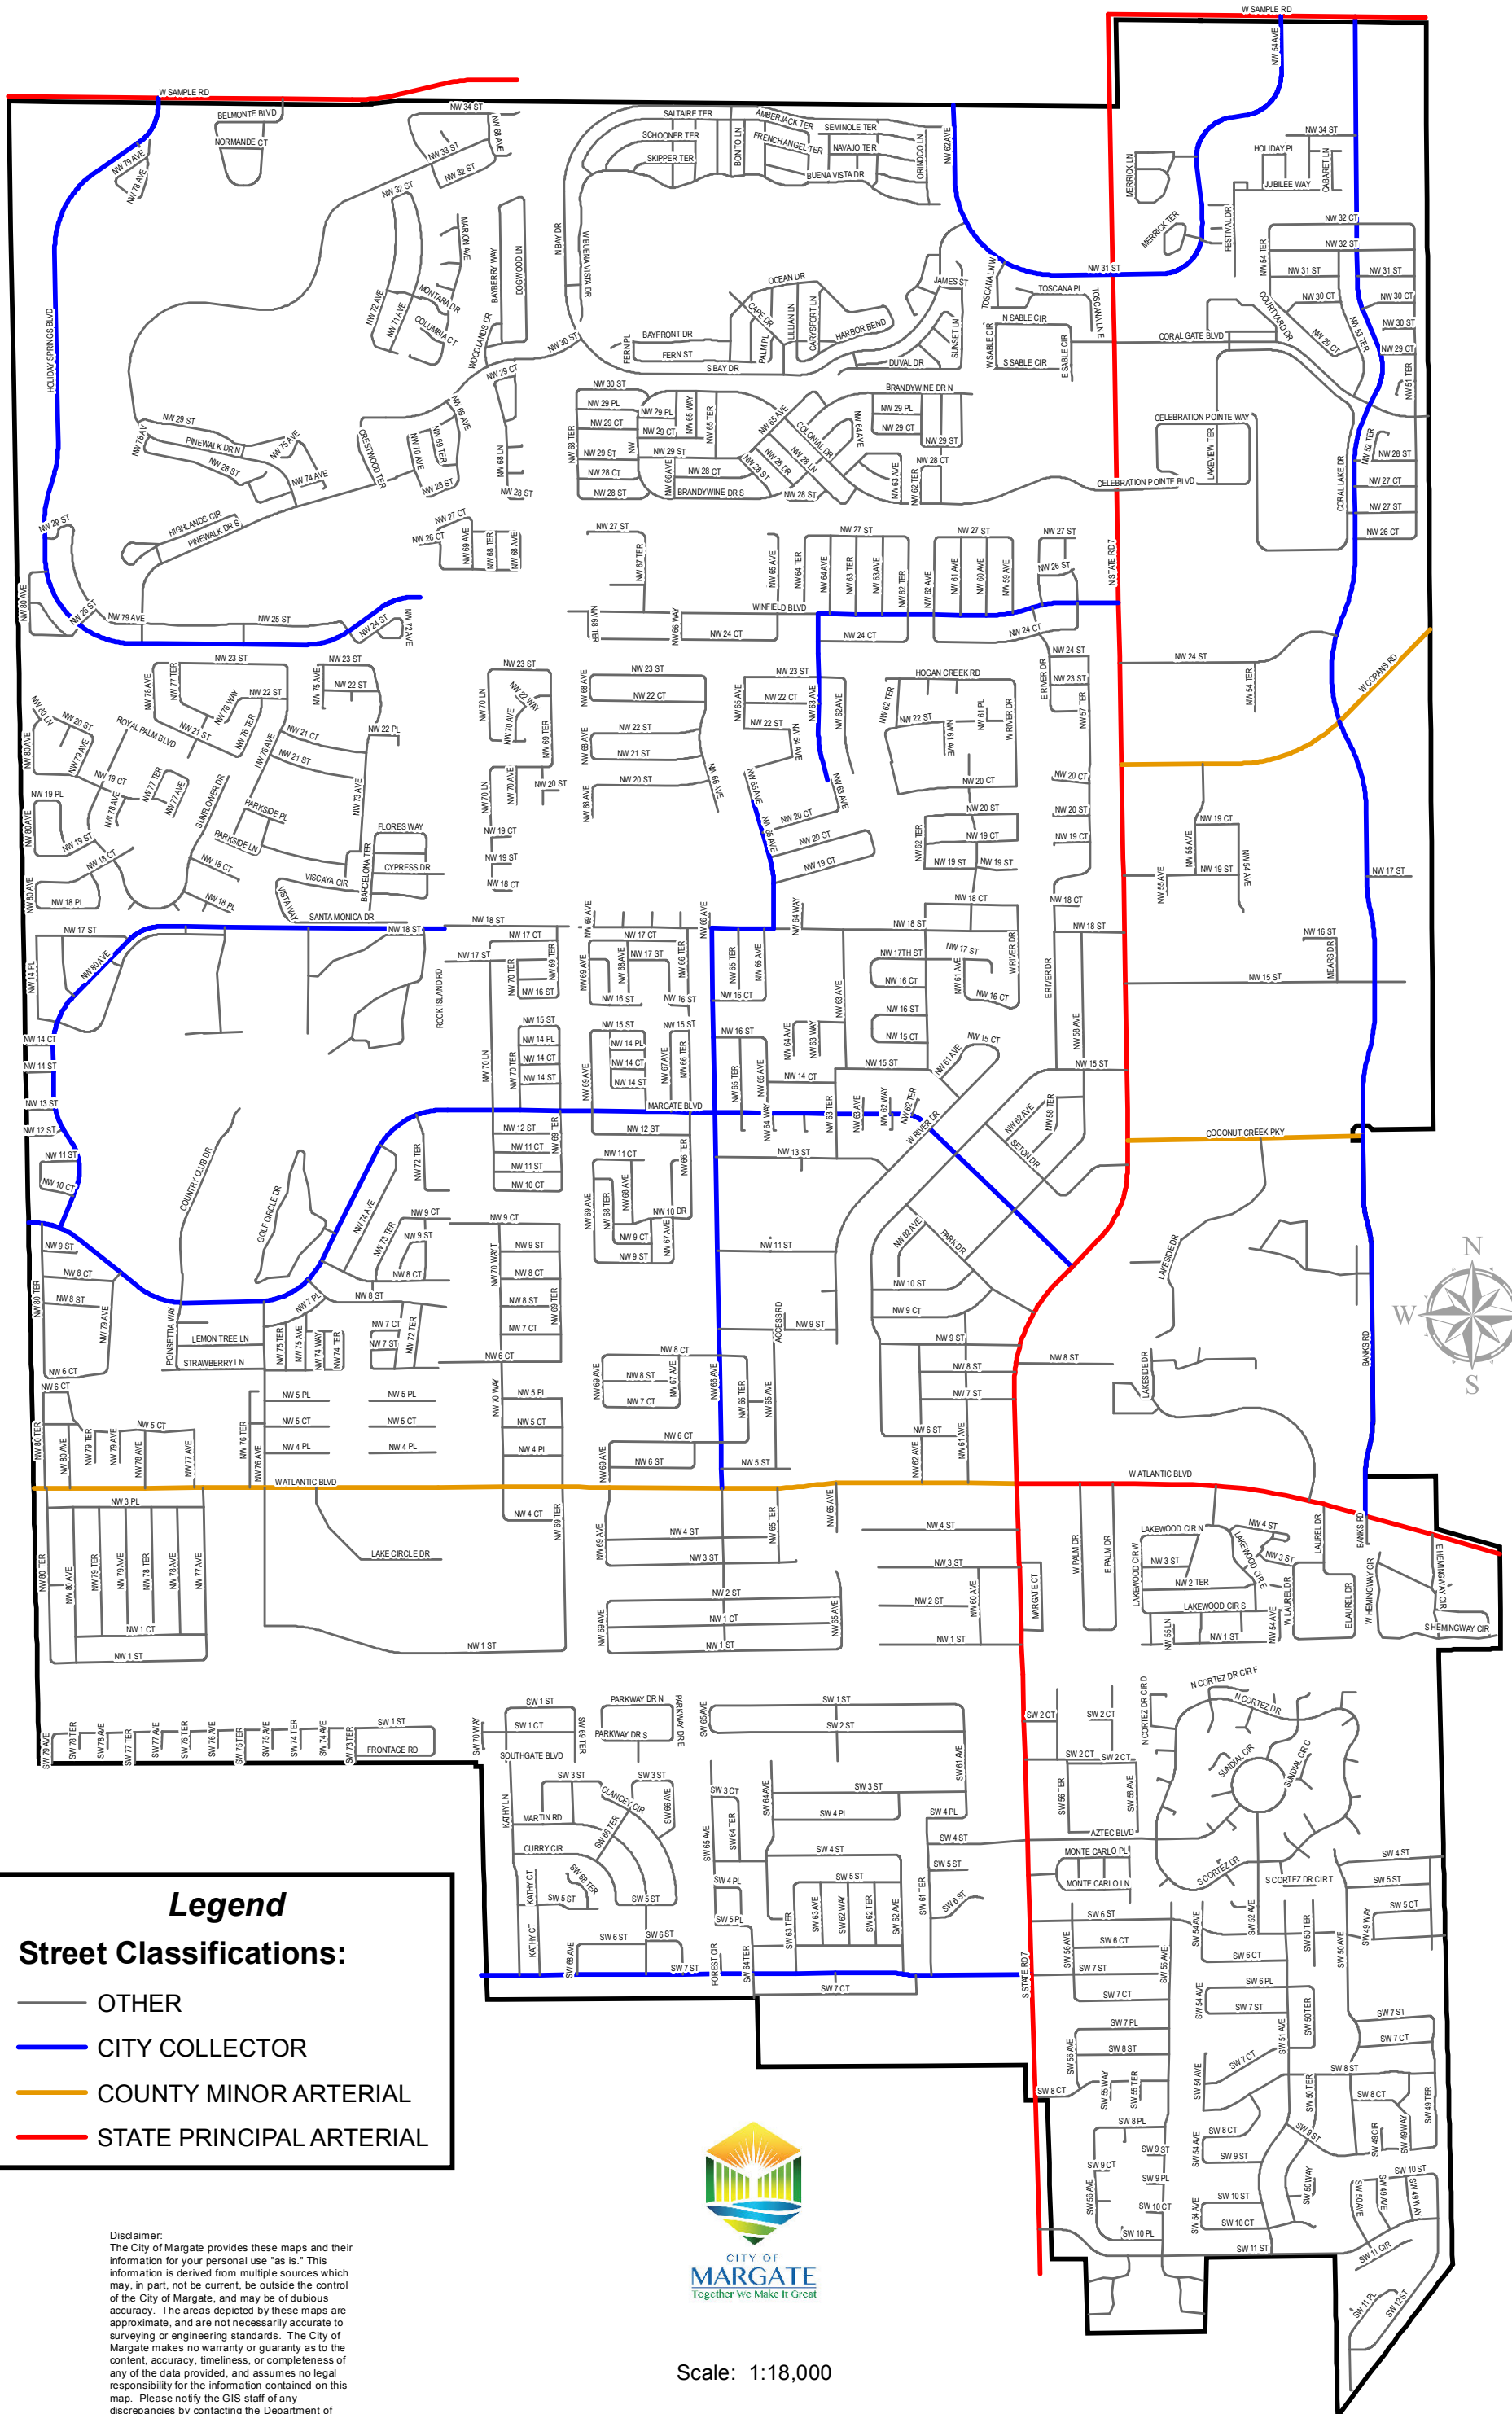

CITY OF MARGATE: STREET CLASSIFICATIONS

Legend

Street Classifications:

- OTHER
- CITY COLLECTOR
- COUNTY MINOR ARTERIAL
- STATE PRINCIPAL ARTERIAL

Scale: 1:18,000